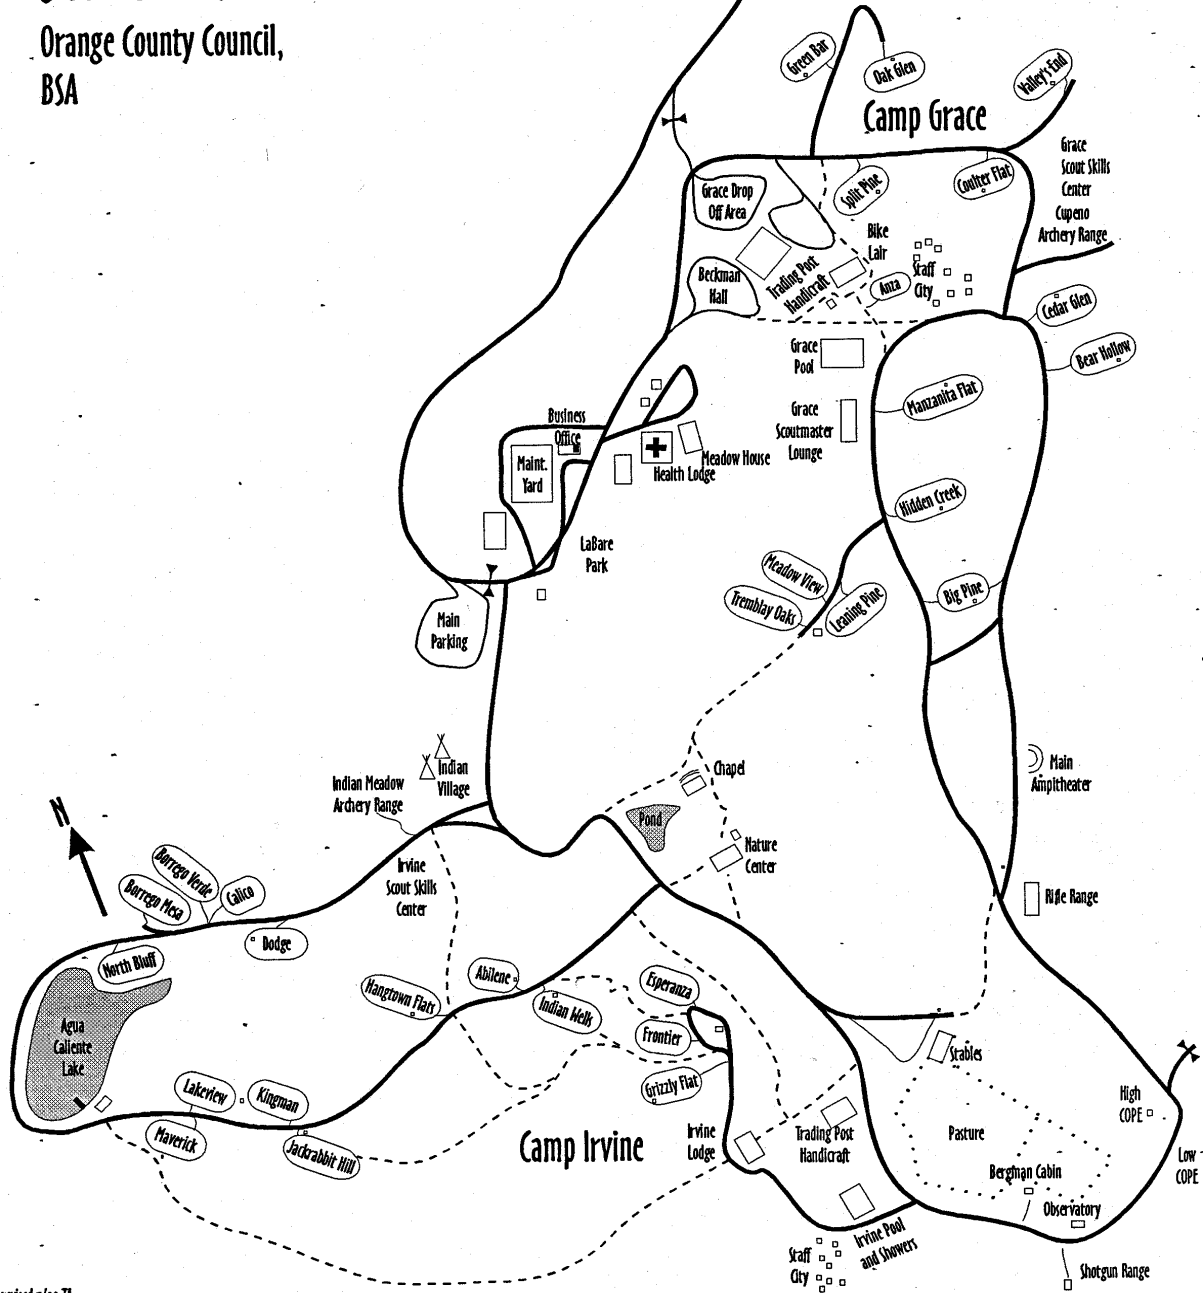

IN CAMP MAP

Lost Valley Scout Reservation

Orange County Council,
BSA

revised 7/00 TA